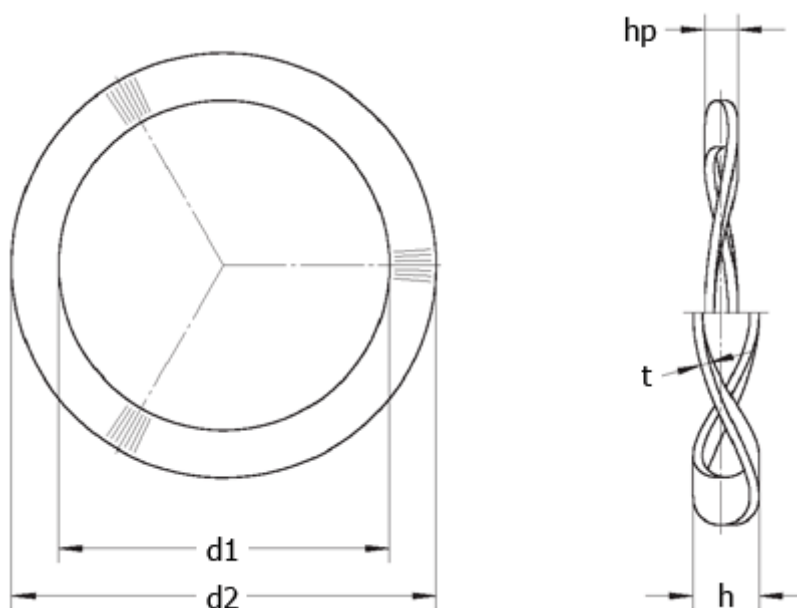

Article number: 22013310

Description: Wave washer L&M 79x71x0,5 K3
for bearing : 6010, 6208, 6307, 6405, 16010

Measures

d1 = 70.80
d2 = 78.70
F (N) at hp = 180.0
For bearing = 6010, 6208, 6307, 6405, 16010
h = 3.8
hp = 1.65
t = 0.50
Waves = 5

Weight (kg) / 100 pcs = 0.381